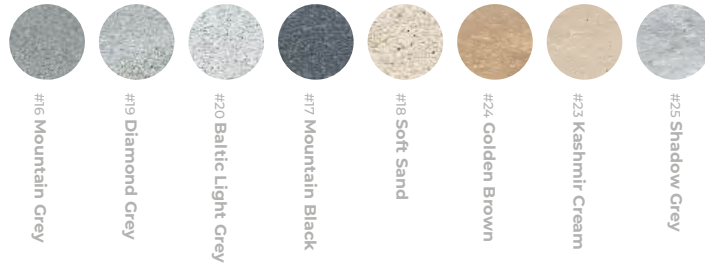

NATURA

Beckenrandsteine & Terrassenplatten

| Naturstein |