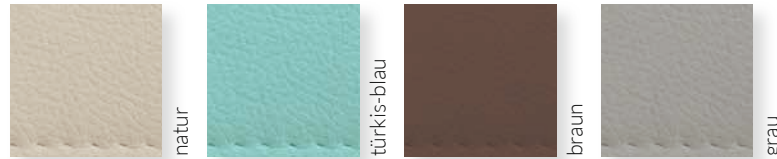

PLAYA LIVING

PISCINE LAGHETTO® by ASTRALPOOL

PLAYA LIVING

PISCINE LAGHETTO® by ASTRALPOOL

PLAYA

PLAYA LIVING

Pool-Auflage
Bezug aus speziellem Kunstleder
"nautical sky", in vier Farben erhältlich

Sunbed
Nautical Sky fabric finish
available in several colors.